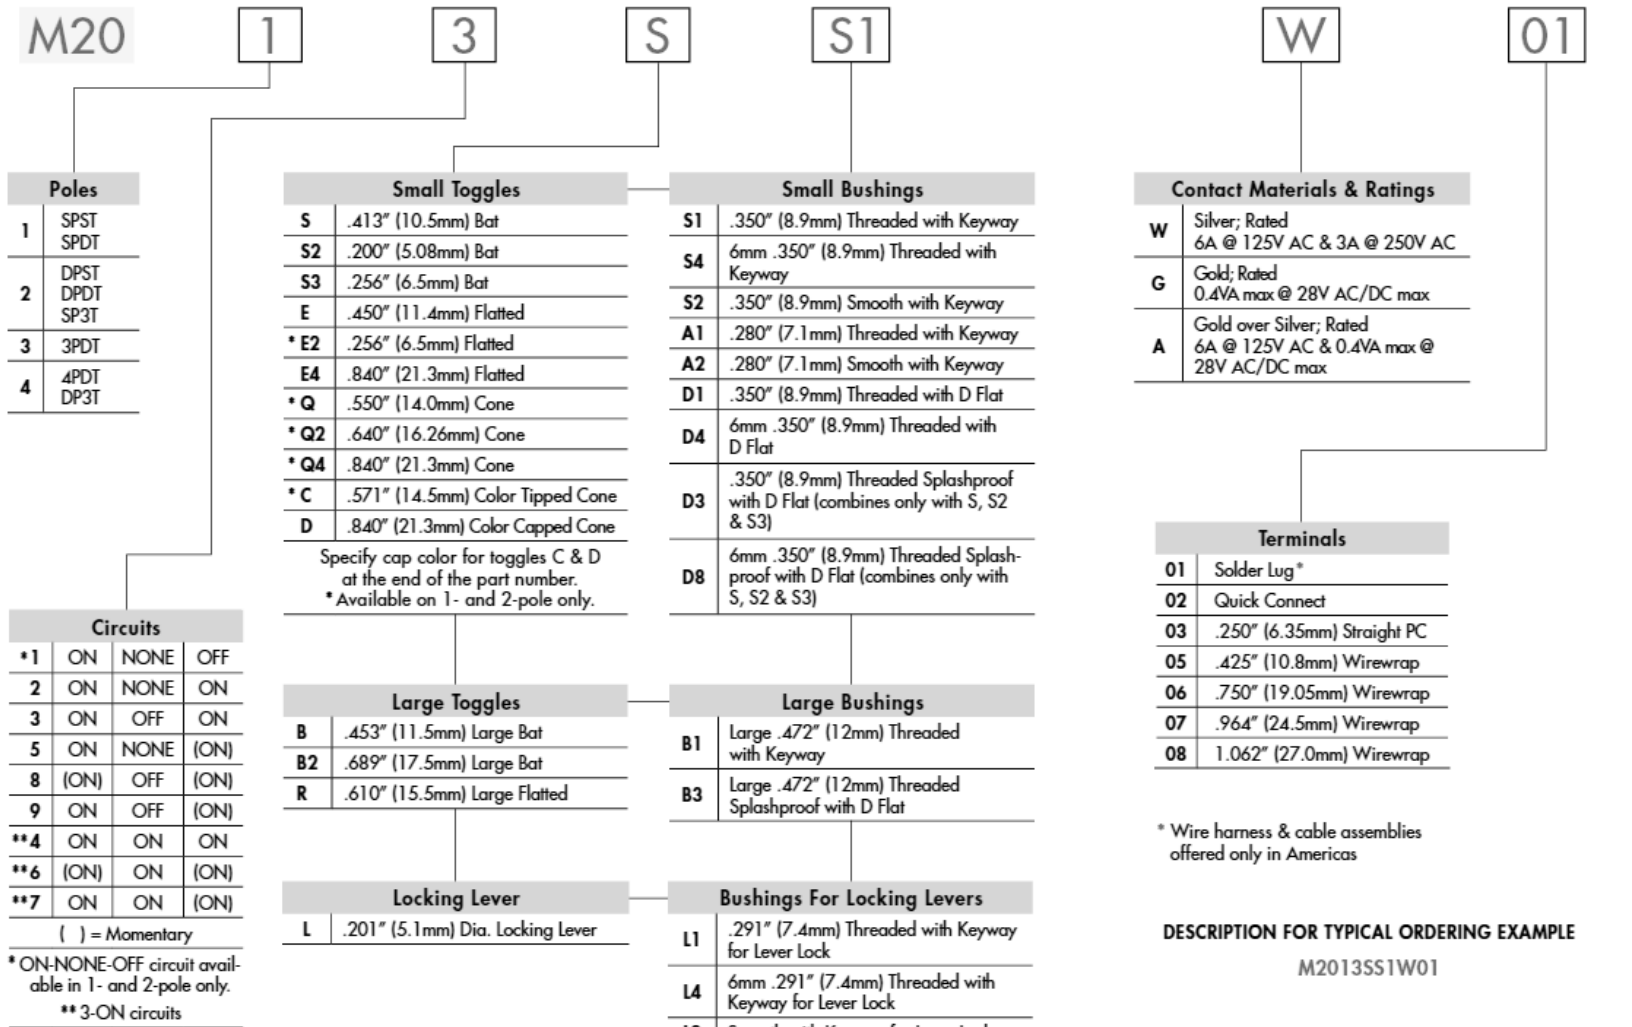

Series M

TYPICAL SWITCH ORDERING EXAMPLE

DESCRIPTION FOR TYPICAL ORDERING EXAMPLE

M2013SS1W01

IMPORTANT:

Switches are supplied without UL, cULus & CSA marking unless specified. Specific models & ratings noted on General Specifications page.