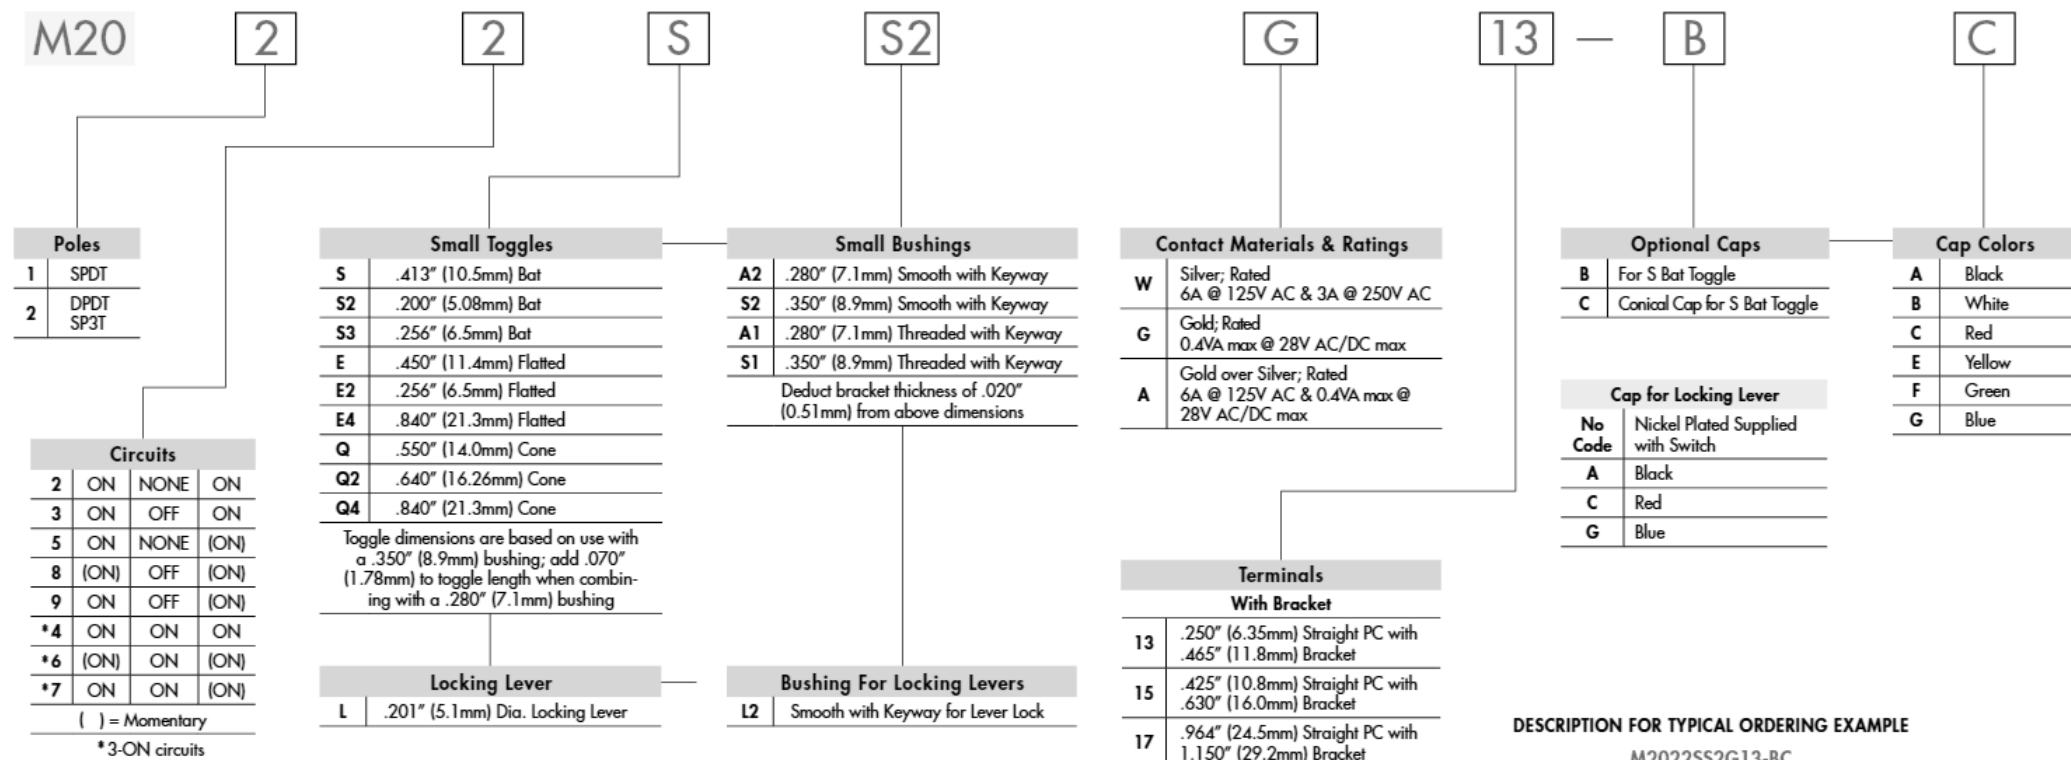

Series M

TYPICAL SWITCH ORDERING EXAMPLE

DESCRIPTION FOR TYPICAL ORDERING EXAMPLE

M2022SS2G13-BC

IMPORTANT:

Switches are supplied without UL, cULus & CSA marking unless specified. Specific models & ratings noted on General Specifications page.

Standard Toggle & Bushing Combinations:

SS2 & S2A2